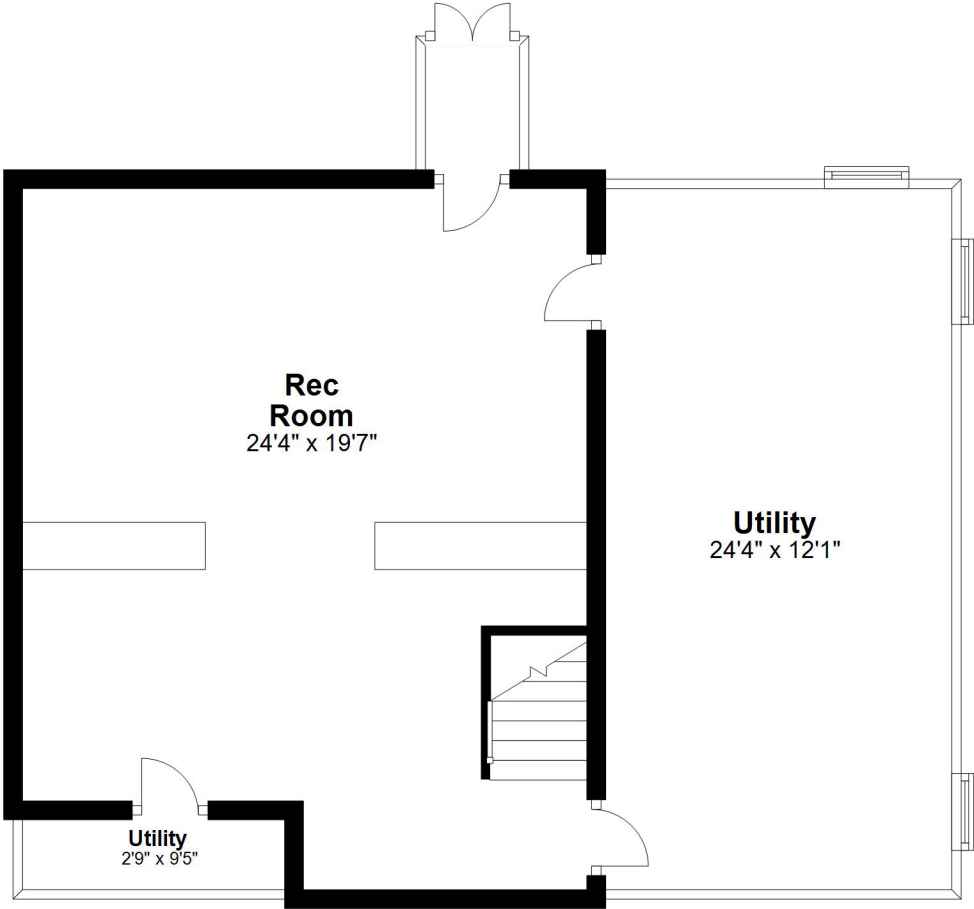

14 Sartelle Street, Pepperell, MA

Basement - Approx. 440 sq. ft.

Room sizes and square footage estimates are approximate.